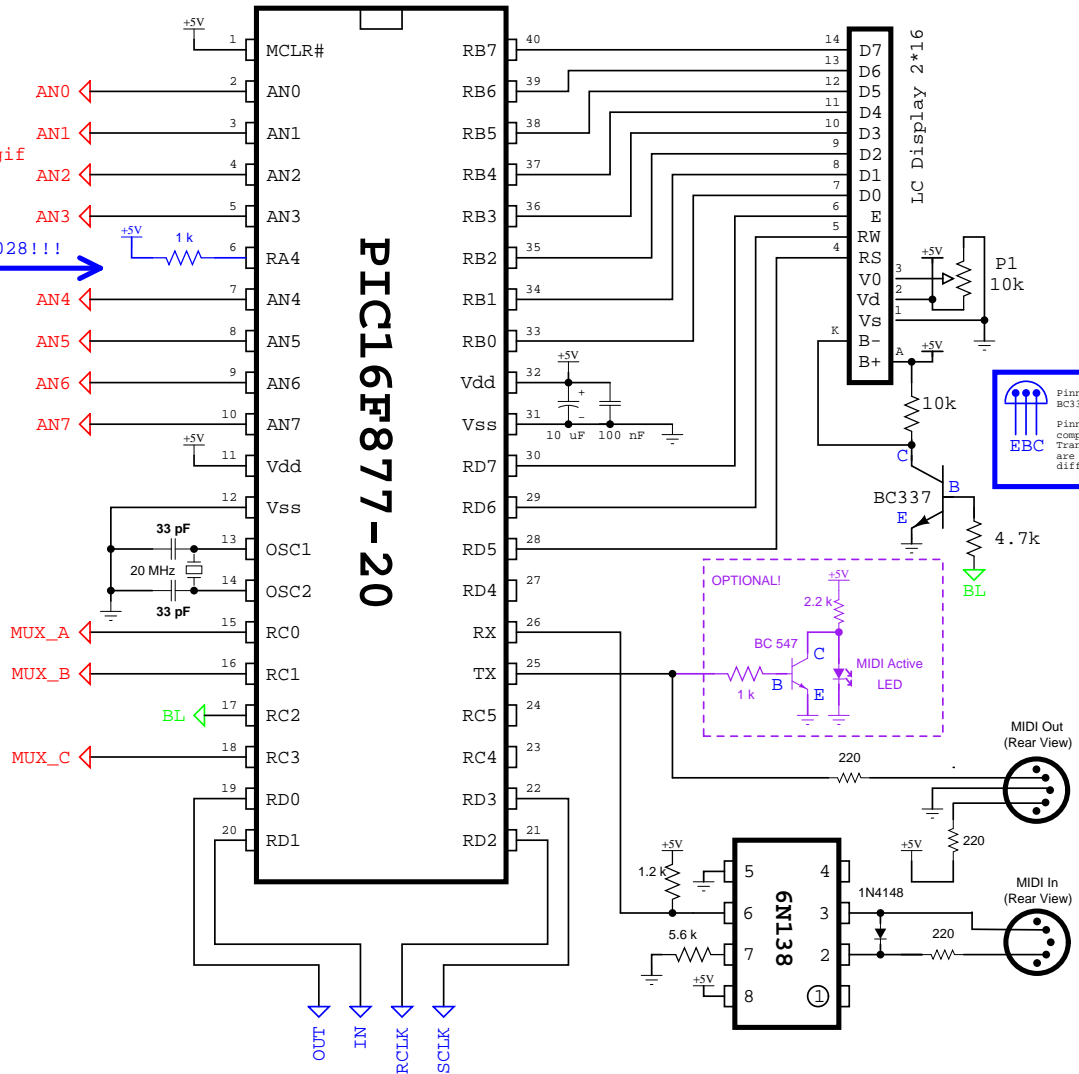

to midibox64_pots.gif

NEW since v0.028!!!

to midibox64_sr.gif

MIDIbox64 Schematic Diagram
CORE
PRELIMINARY
(C) T. Klose 2001-07-13